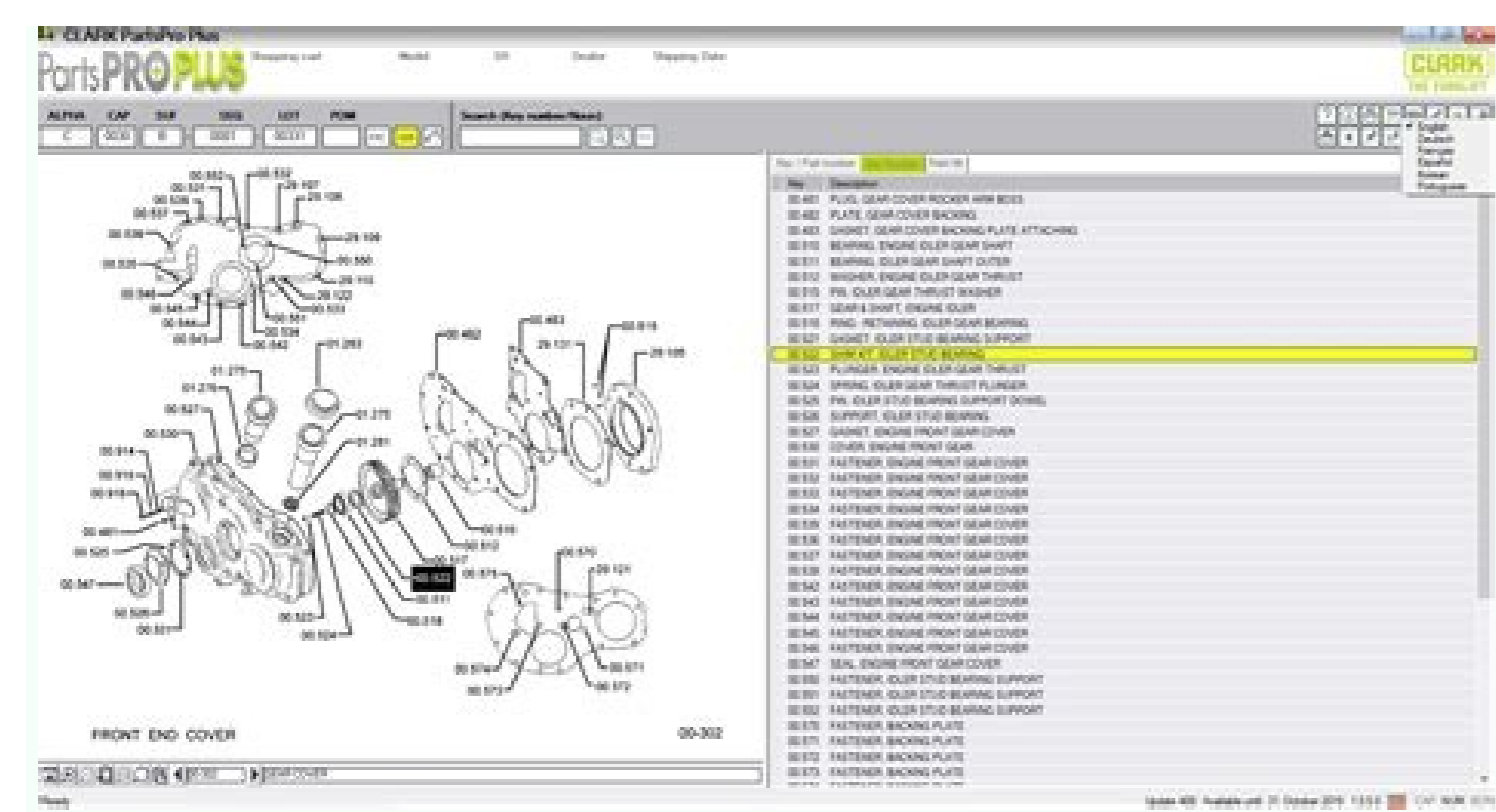

SPECIFICATIONS	
Engine model	002-08
Type	Gasol
Cycle	4
Number of cylinder and arrangement	6-cylinder, vertical
Injection order	1-3-4-2
Starting method	Power shaft
Combustion chamber type	Valve type
Valve mechanism	Overhead, OHV
Bore x stroke	88 x 107 (3.48 x 4.21)
Displacement	2460 (151.7)
Compression ratio	21.5
Compression pressure	1.512 MPa (21.880)
Rated output	1700W
Max. torque	16.0 (kg-m) (118.0 ft-lb)
Rated static maximum speed	1900
Idle speed	1000
Number of piston rings	2
Cylinder liner type	No liner
Intake valve opening & closing timing	Open: 87°DC 14° Close: 48°DC 44°
Exhaust valve opening & closing timing	Open: 88°DC 12° Close: 47°DC 14°
Ignition system	Compression ignition
Injection timing	8.71 L/1875C
Oil pump type	Rotary pump
Oil filter type	Depth type
Engine oil amount	Oil pan capacity: 7.8 (7.85) Total capacity: 7.8 (7.85)

Figure 34. Transmission Sensors - Iron Housing

Legend for Figure 34

NOTE: Two-speed transmission shown for lift truck models

- GLC40, 45, 55VX; GLC55SVX; (GC/GLC080, 100, 120VX; GC/GLC080, 100VXBCS; GC/GLC120SVX; GC/GLC120VXPRS) (E818)
- GLP/GDP40VX5/VX6; GLP/GDP45SVX5, GLP/GDP45VX6, GLP/GDP50-55VX (GP/GLP/GDP080, 090, 100, 110, 120VX) (F813, G813)
- GC/GLC030VX, GC/GLC035VX, GC/GLC040SVX (C809)
- GLP/GDP18VX, GLP/GDP18VX, GLP/GDP20SVX (GP/GLP/GDP030VX, GP/GLP/GDP035VX, GP/GLP/GDP040SVX) (C810)
- GLC20-35VX (GC/GLC040-070VX, GC/GLC055SVX) (A810)
- GLP/GDP20-35VX (GP/GLP/GDP040-070VX) (B875)

1. pressure sensors
2. pressure sensor (two-speed only)
3. transmission output speed sensor (toss)
4. transmission input speed sensor (tiss)
5. bolts
6. temperature sensor

Figure 35. Transmission Sensors, Lift Truck Models GLC/GDC60VX, GLC/GDC70VX (GC/GLC/GDC135VX, GC/GLC/GDC155VX) (C879, D879), GLP/GDP60VX, GLP/GDP70VX (GP/GLP/GDP135VX, GP/GLP/GDP155VX) (C878, D878), and GLP/GDP80VX, GLP/GDP80VX9, GLP/GDP90VX (GDP170VX, GDP175VX36, GDP190VX) (A909)