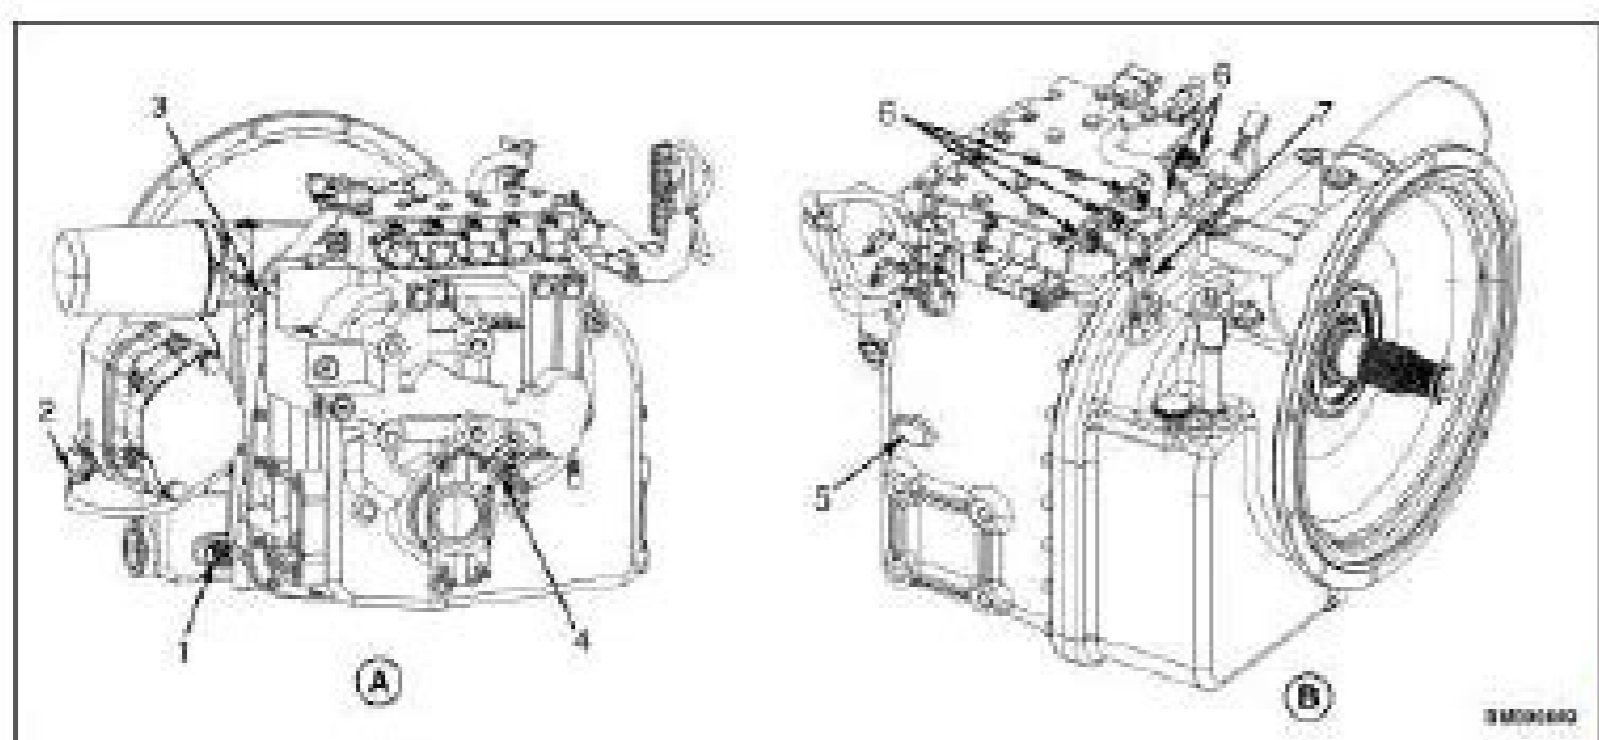

SPECIFICATIONS	
Engine model	002-08
Type	Gasol
Cycle	4
Number of cylinder and arrangement	6-cylinder, vertical
Injection order	1-3-4-2
Starting method	Power shaft
Combustion chamber type	Valve type
Valve mechanism	Overhead, OHV
Bore x stroke	88 x 107 (3.48 x 4.21)
Displacement	2460 (151.7)
Compression ratio	21.5
Compression pressure	1.512 MPa (21.880)
Rated output	1700W
Max. torque	16.0 (kg-m) (118.0 ft-lb)
Rated static maximum speed	1900
Idle speed	1000
Number of piston rings	2
Cylinder liner type	No liner
Intake valve opening & closing timing	Open: 87°DC 14° Close: 48°DC 44°
Exhaust valve opening & closing timing	Open: 88°DC 12° Close: 47°DC 14°
Ignition system	Compression ignition
Injection timing	8.71 L/1875C
Oil pump type	Rotary pump
Oil filter type	Depth type
Engine oil amount	Oil pan capacity: 7.8 (7.85) Total capacity: 7.8 (7.85)

Figure 34. Transmission Sensors - Iron Housing

Legend for Figure 34

NOTE: Two-speed transmission shown for lift truck models

- GLC40, 45, 55VX; GLC55SVX; (GC/GLC080, 100, 120VX; GC/GLC080, 100VXBCS; GC/GLC120SVX; GC/GLC120VXPRS) (E818)
- GLP/GDP40VX5/VX6; GLP/GDP45SVX5, GLP/GDP45VX6, GLP/GDP50-55VX (GP/GLP/GDP080, 090, 100, 110, 120VX) (F813, G813)
- GC/GLC030VX, GC/GLC035VX, GC/GLC040SVX (C809)
- GLP/GDP18VX, GLP/GDP18VX, GLP/GDP20SVX (GP/GLP/GDP030VX, GP/GLP/GDP035VX, GP/GLP/GDP040SVX) (C810)
- GLC20-35VX (GC/GLC040-070VX, GC/GLC055SVX) (A810)
- GLP/GDP20-35VX (GP/GLP/GDP040-070VX) (B875)

1. pressure sensors
2. pressure sensor (two-speed only)
3. transmission output speed sensor (toss)
4. transmission input speed sensor (tiss)
5. bolts
6. temperature sensor

Figure 35. Transmission Sensors, Lift Truck Models GLC/GDC60VX, GLC/GDC70VX (GC/GLC/GDC135VX, GC/GLC/GDC155VX) (C879, D879), GLP/GDP60VX, GLP/GDP70VX (GP/GLP/GDP135VX, GP/GLP/GDP155VX) (C878, D878), and GLP/GDP80VX, GLP/GDP80VX9, GLP/GDP90VX (GDP170VX, GDP175VX36, GDP190VX) (A909)