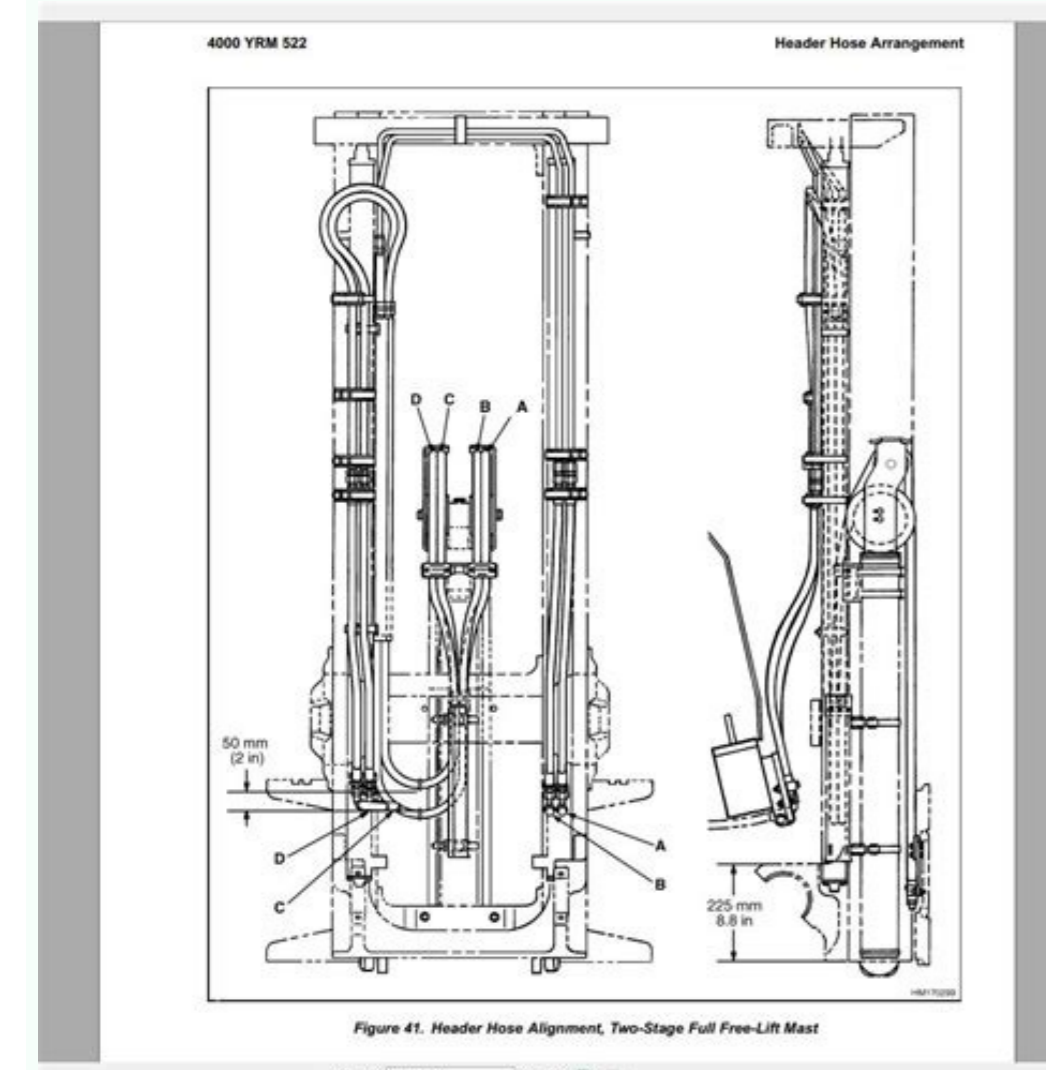

Legend for Figure 35

NOTE: Three-speed transmission shown.

A. front view of transmission

www.epcatalogs.com