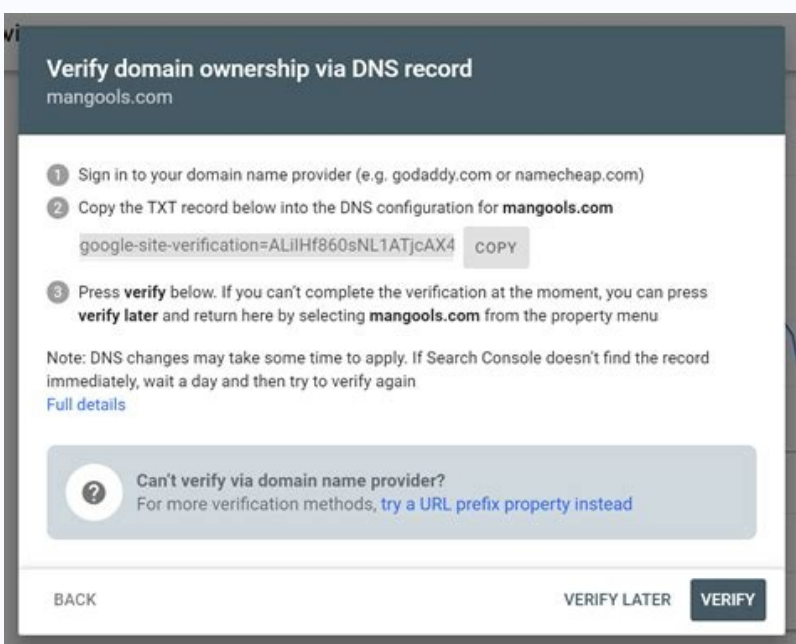

Avg admin center

Avg admin center download.